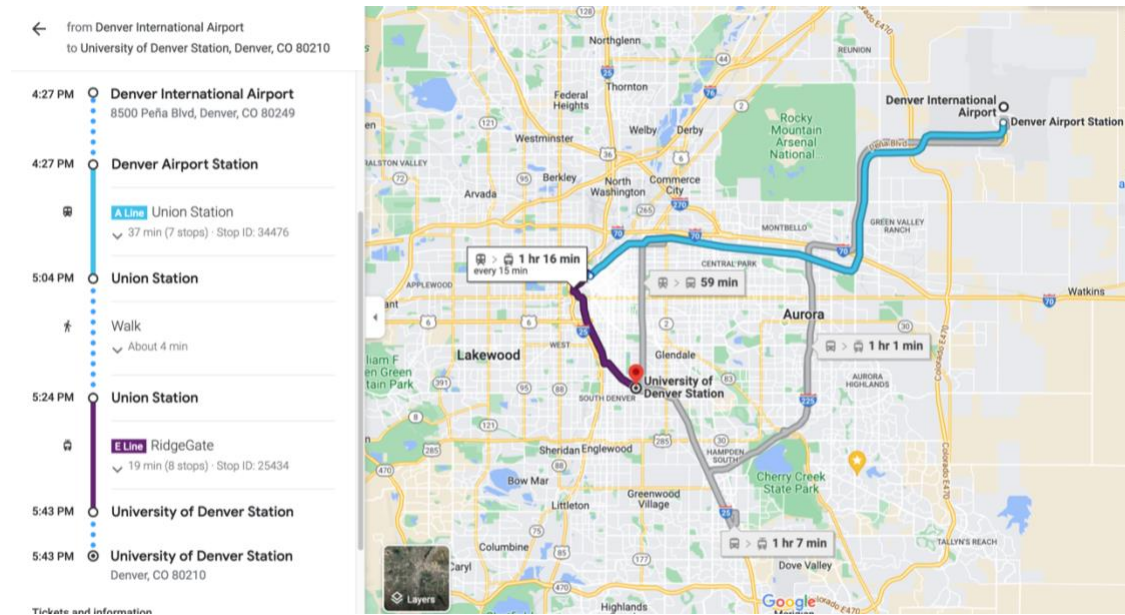

* As of April 20, 2022 Shuttle Van services have been paused due to Covid. We do hope these are in operation by summer as they are the most inexpensive way to get to LSA from the airport. We recommend the RTDA train light rail, lyft, or uber until that time.

RTD Light Rail From DIA to University of Denver Station

From Denver International Airport RTD Light Rail Station, board the A Train toward Union Station.

At the Union Station platform board the E Train and ride until the University of Denver Station. The E train runs every 15 minutes during the day.

*The University of Denver Station is on the north end of campus. There is an additional 20min walk across campus to the Lamont School of Music. Families are encouraged to take a quick Uber/Lyft ride to Lamont.

** As of April 20, 2022 we are trying to work out an agreement with the campus shuttle service to provide LSA students taking the Light Rail with transportation across campus.

Denver International Airport Transit Center Information Page.

<https://www.flydenver.com/den_transit_centerdenver_airport_station>

Shared Ride Shuttle Options (we hope these are operational by summer)

<https://www.flydenver.com/parking_transit/transit/shared-vans>